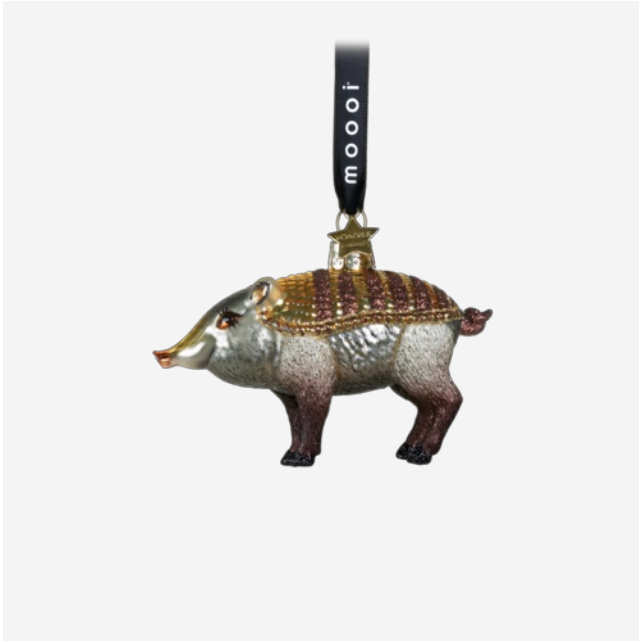

m o o o i

Extinct Animals Ornaments

MOOOI

It's the season to be jolly! The Extinct Animals Ornaments are sure to bring a smile to your face. Discover the Dwarf Rhino, Dodo Pavone, Bearded Leopard, Blushing Sloth, Armoured Boar, and Indigo Macaque or expand your collection with the brand-new Blooming Seadragon, Golden Tiger, and Flying Coral Fish. Hang them in your tree to create your own menagerie or gift them to your loved ones. Each Extinct Animal is expertly crafted to bring your holiday decoration to the next level.

Detailing

Add a 'beastie' touch to your home during the holiday season.

Extinct Animals Ornaments / Armoured Boar

Dimensions

Product

WIDTH 10cm | 3.9"
HEIGHT 6.5cm | 2.6"
DEPTH 4cm | 1.6"
DIAMETER 0cm | 0"
WEIGHT NETTO 0.2kg | 0.44lbs

Packaging

WIDTH 12.5cm | 4.9"
HEIGHT 5.5cm | 2.2"
CUBAGE 0m³ | 0.03ft³
LENGTH 12.5cm | 4.9"
WEIGHT 0.01kg | 0.02lbs

Technical

MATERIAL

Glass

Extinct Animals Ornaments / Bearded Leopard

Dimensions

Product