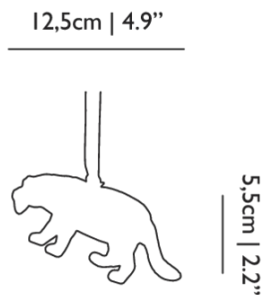

Detailing

Add a 'beastie' touch to your home during the holiday season.

Extinct Animals Ornaments / Armoured Boar

Dimensions

Product

WIDTH 10cm | 3.9"
HEIGHT 6.5cm | 2.6"
DEPTH 4cm | 1.6"
DIAMETER 0cm | 0"
WEIGHT NETTO 0.2kg | 0.44lbs

Packaging

WIDTH 12.5cm | 4.9"
HEIGHT 5.5cm | 2.2"
CUBAGE 0m³ | 0.03ft³
LENGTH 12.5cm | 4.9"
WEIGHT 0.01kg | 0.02lbs

Technical

MATERIAL

Glass

Extinct Animals Ornaments / Bearded Leopard

Dimensions

Product

WIDTH 12.5cm | 4.9"
HEIGHT 5.5cm | 2.2"
DEPTH 4cm | 1.6"
DIAMETER 0cm | 0"
WEIGHT NETTO 0.2kg | 0.44lbs

Packaging

WIDTH 12.5cm | 4.9"
HEIGHT 5.5cm | 2.2"
CUBAGE 0m³ | 0.03ft³
LENGTH 12.5cm | 4.9"
WEIGHT 0.01kg | 0.02lbs

Technical

MATERIAL

Glass

Extinct Animals Ornaments / Blooming Seadragon

Product

WIDTH 16cm | 6.3"
HEIGHT 6cm | 2.4"
DEPTH 6cm | 2.4"
DIAMETER 0cm | 0"
WEIGHT NETTO 0.035kg |
0.08lbs

Packaging

WIDTH 8cm | 3.1"
HEIGHT 12cm | 4.7"
CUBAGE 0m³ | 0.02ft³
LENGTH 7cm | 2.8"
WEIGHT 0.01kg | 0.02lbs