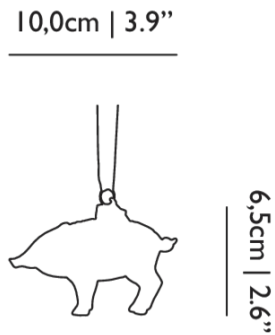

Detailing

Add a 'beastie' touch to your home during the holiday season.

Extinct Animals Ornaments / Armoured Boar

Dimensions

Product

WIDTH 10cm | 3.9"
HEIGHT 6.5cm | 2.6"
DEPTH 4cm | 1.6"
DIAMETER 0cm | 0"
WEIGHT NETTO 0.2kg | 0.44lbs

Packaging

WIDTH 12.5cm | 4.9"
HEIGHT 5.5cm | 2.2"
CUBAGE 0m³ | 0.03ft³
LENGTH 12.5cm | 4.9"
WEIGHT 0.01kg | 0.02lbs

Technical

MATERIAL

Glass

Extinct Animals Ornaments / Bearded Leopard

Dimensions

Product

WIDTH 12.5cm | 4.9"
HEIGHT 5.5cm | 2.2"
DEPTH 4cm | 1.6"
DIAMETER 0cm | 0"
WEIGHT NETTO 0.2kg | 0.44lbs

Packaging

WIDTH 12.5cm | 4.9"
HEIGHT 5.5cm | 2.2"
CUBAGE 0m³ | 0.03ft³
LENGTH 12.5cm | 4.9"
WEIGHT 0.01kg | 0.02lbs

LENGTH 12.5cm | 4.9"

WEIGHT 0.01kg | 0.02lbs

Technical

MATERIAL

Glass
